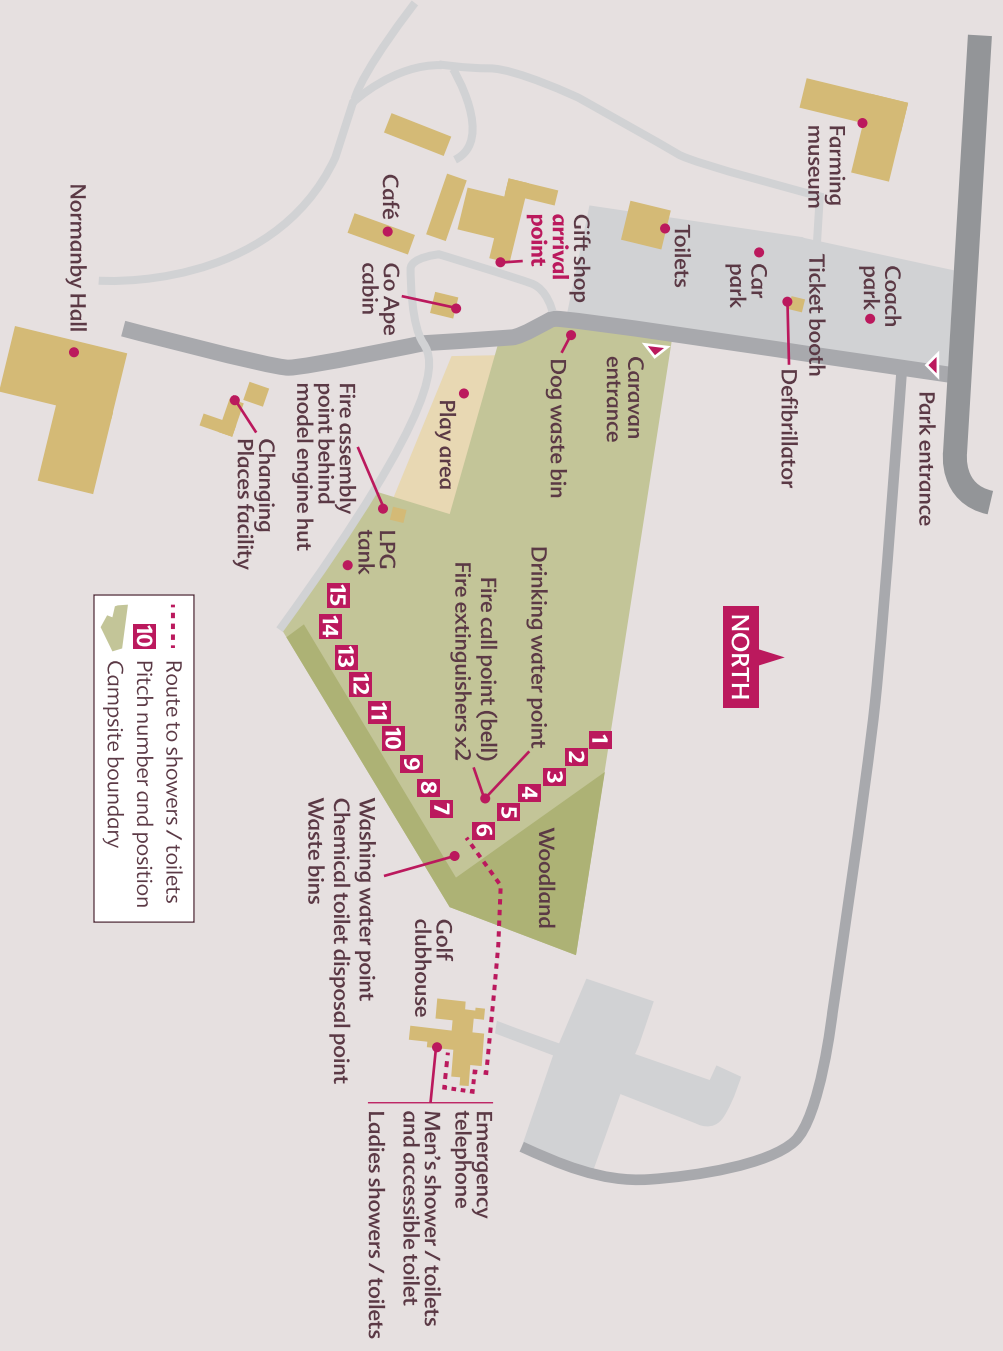

 In the event of a fire, there is a fire bell situated in the paddock.
Please sound the bell to alert any other users of the caravan site.

 Two fire extinguishers are available (see map on site leaflet).
Attempt to tackle the fire **only** if it is safe for you to do so.

 Assemble at the specified point until the fire brigade arrive (see map on site leaflet)

Useful numbers

Normanby Hall Country Park	01724 720588
Scunthorpe General Hospital (nearest hospital)	01724 282282
NHS non-emergency number (from a landline)	111
NHS non-emergency number (from a mobile)	112
Police non-emergency number	101
Winter Swan Veterinary Surgery (24 hour)	01724 735003

NORTH

..... Route to showers / toilets
10 Pitch number and position
 Campsite boundary

Normanby Hall Country Park | Normanby | North Lincolnshire | DN15 9HU

▶ www.normanbyhall.co.uk ☎ 01724 720588 ✉ normanby.hall@northlincs.gov.uk
f /NormanbyHall 🐦 @NormanbyHall 📷 @NormanbyHall